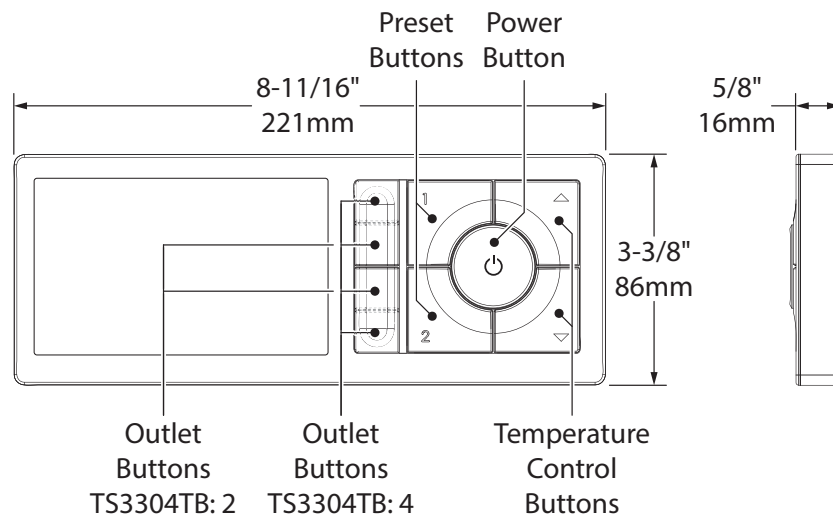

NOTES

- Caution: A flat area in the final shower surface of 10" (254mm) wide by 6" (152mm) high is required to mount the controller

U by Moen™ Digital Shower Controller

Models: TS3304TB
TS3302TB

Valve and
Controller System

CRITICAL DIMENSIONS

(DO NOT SCALE)